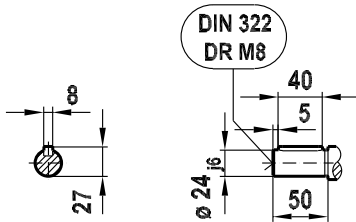

Dimension Sheets for DR./DRL Series AC Motors/Brakemotors
 Dimension sheets for asynchronous DRL servomotors

DRL80M

08 430 00 08
 1 (1)

/C

/FF (B5) FF165

/FT (B14) FT115

/Fl. (B3)