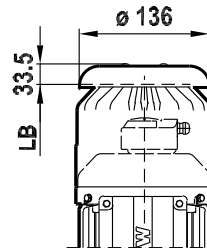

Dimension Sheets for DR./DRL Series AC Motors/Brakemotors
 Dimension sheets for asynchronous DRL servomotors

DRL80M

08 430 00 08
 1 (1)

/C

/FF (B5) FF165

/FT (B14) FT115

/Fl. (B3)