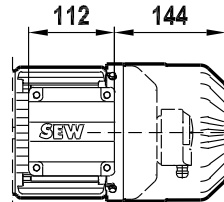

Dimension Sheets for DR./DRL Series AC Motors/Brakemotors
 Dimension sheets for asynchronous DRL servomotors

DRL80M

08 430 00 08
 1 (1)

/C

/FF (B5) FF165

/FT (B14) FT115

/Fl. (B3)