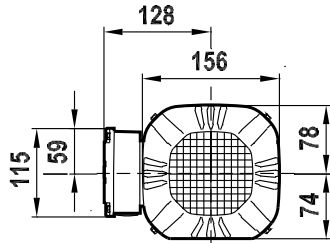

Dimension Sheets for DR./DRL Series AC Motors/Brakemotors
 Dimension sheets for asynchronous DRL servomotors

DRL80M

08 430 00 08
 1 (1)

/C

/FF (B5) FF165

/FT (B14) FT115

/Fl. (B3)