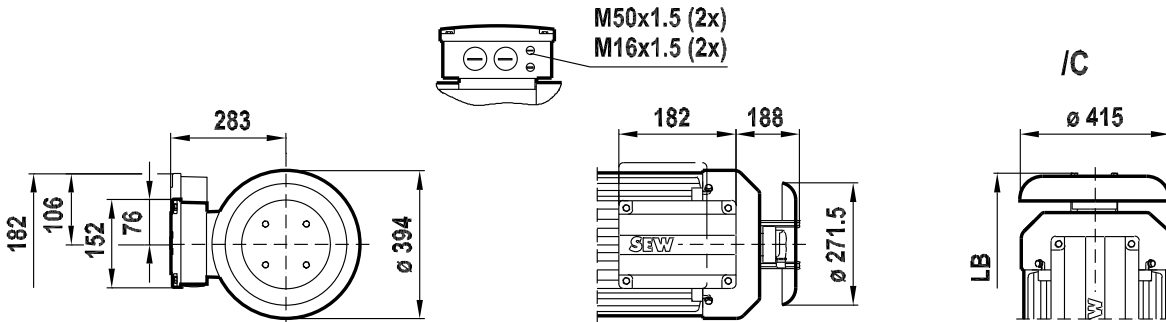

**Dimension Sheets for DR./DRL Series AC Motors/Brakemotors**  
 Dimension sheets for asynchronous DRL servomotors

**DRL225S**

**08 439 01 08**  
 1 (1)

**/FF (B5)**  
**FF400**

**/Fl. (B3)**