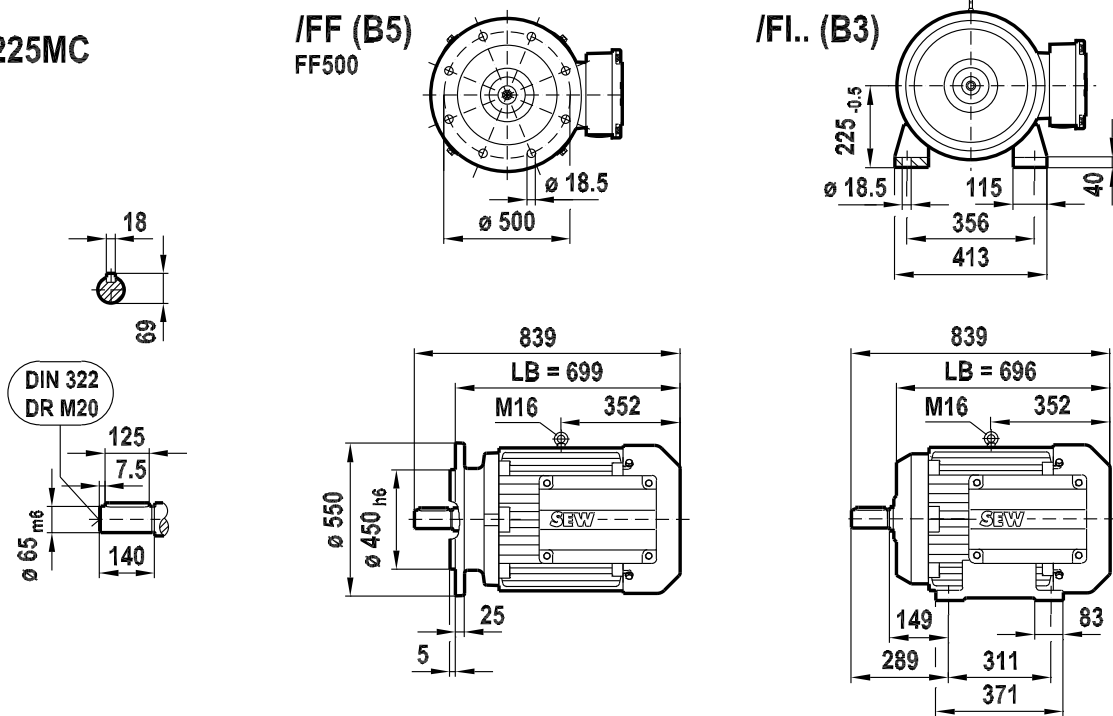

Dimension Sheets for DR./DRL Series AC Motors/Brakemotors
 Dimension sheets for DR. AC motors

DR.225MC

DRS225MC

DR.225MC

08 324 02 07
2 (2)

/IV

/EG7.

/EG7A